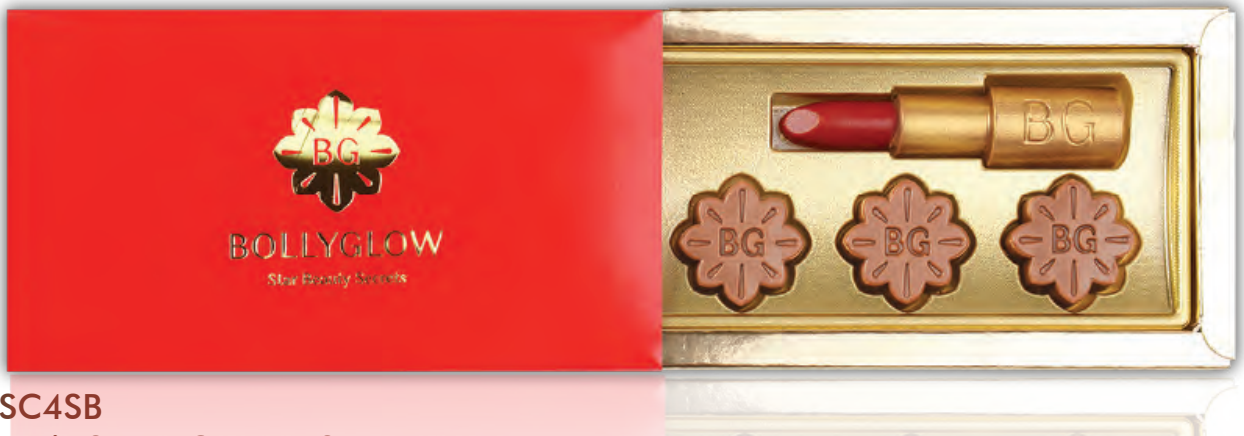

**SKU: CC4SB**

**Code: Classic SB**

4 Pcs Customized Belgian Chocolate in a customized sliding soft box

Box Size: 10x10x3cm (3.94"x3.94"x1.18")

Net Weight 40g (1.41oz)

Gross Weight 70g (2.47oz)

SKU: CCS4SB

Code: Classic Stena SB

4 Pcs Customized Belgian Chocolate in a customized sliding soft box

Box Size: 16x8.5x2.5cm (6.30"x3.35"x0.98")

Net Weight: 40g (1.41oz) | Gross Weight: 75g (2.65oz)

SKU: CCSC4SB

Code: Classic Stena Custom SB