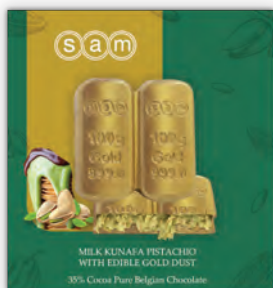

# Dubai Viral Kunafa Pistachio Pure Belgian Chocolate

## Now You Can Customise It With Your Logo or Product

Bite Size Bar 5x5cm  
Net Weight 35g

Bite Size Bar 5x5cm  
3 Pieces per Box  
Net Weight 105g

### Elegance+

Bite Size Bar 5x5cm  
4 Pieces per Box  
Net Weight 140g

Bite Size Bar 5x5cm  
8 Pieces per Box  
Net Weight 280g

Bite Size Bar 5x5cm  
Net Weight 35g

Bite Size Bar 5x5cm  
Net Weight 35g

Bite Size Bar 5x5cm  
Net Weight 35g