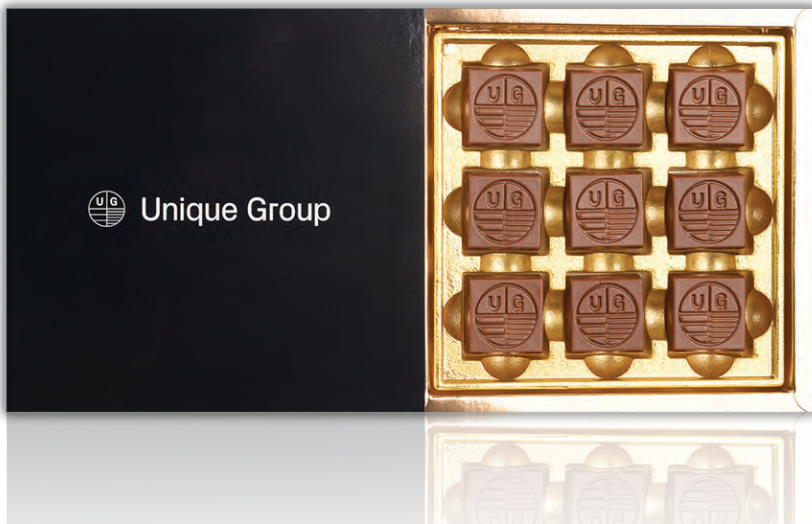

SKU: CNS9SB
Code: Neo SB

9 Pcs Customized Belgian Chocolate in a customized sliding soft box
Box Size: 16x16x3cm (6.29"x6.29"x1.18")
Net Weight: 90g
Gross Weight: 155g

SKU: CNS9CB
Code: Neo CB

9 Pcs Customized Belgian Chocolate in a customized sliding soft box
Box Size: 16x16x3cm (6.29"x6.29"x1.18")
Net Weight: 90g
Gross Weight: 155g

SKU: CND18CB
Code: Neo D CB

18Pcs Dates in a customized combination box
Box Size: 30x17x3.5cm (11.81"x6.70"x1.38")
Net Weight: 180g (6.34oz)
Gross Weight: 300g (10.58oz)