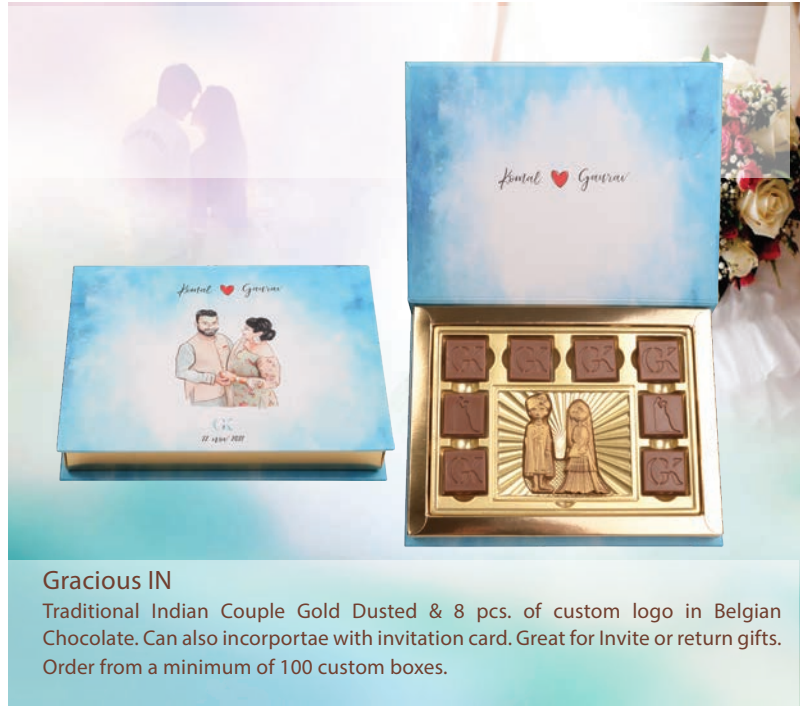

Clapper SD

Customize your Save the Date Bar in Belgian Chocolate. Create your own custom packaging or wrapper.

Order from a minimum of 100 boxes.

Gracious Engagement

Create your own custom logo chocolate with a customized Bar and packaging in our Gracious Box. Great for Engagement Invite or return gifts. Order from a minimum of 50 boxes depending on design.

Design your own very unique idea of the Chocolate as well as the packaging.

From low as low 100 Boxes.

Less than minimum, please enquire.

All colour chocolates & gold dust are edible made from coco butter.

Cigar

Cigar shaped with custom logo or name with Gold Dusted in Belgian Chocolate with customized packaging. Great for return gifts. Order from a minimum of 100 boxes.

Unique

Create your very own unique Wedding invitation Gift box with custom logo chocolate and gifts with wedding invitation cards and is great for return gifts.