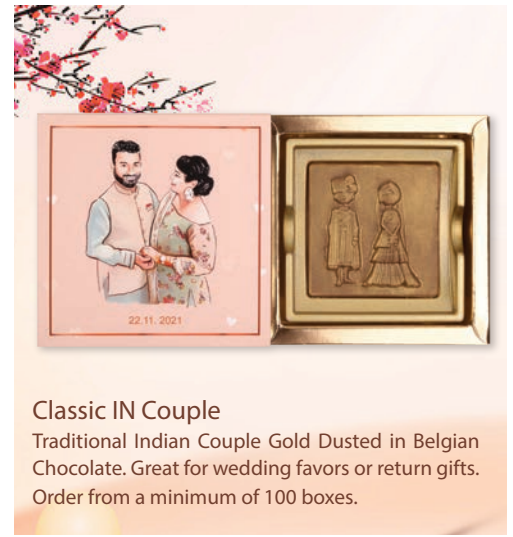

Nasema Bar

17 pcs. of custom logo and a custom bar in Belgian Chocolate. Can also incorporate with invitation card. Great for Invite. Order from a minimum of 50 custom boxes.

Classic
4 pcs custom logo in Belgian Chocolate soft box.
Great for return gifts.
Order from a minimum of 100 boxes.

Classic
4 pcs custom logo in Belgian Chocolate soft box.
Great for return gifts.
Order from a minimum of 100 boxes.

Classic IN Couple
Traditional Indian Couple Gold Dusted in Belgian Chocolate. Great for wedding favors or return gifts.
Order from a minimum of 100 boxes.