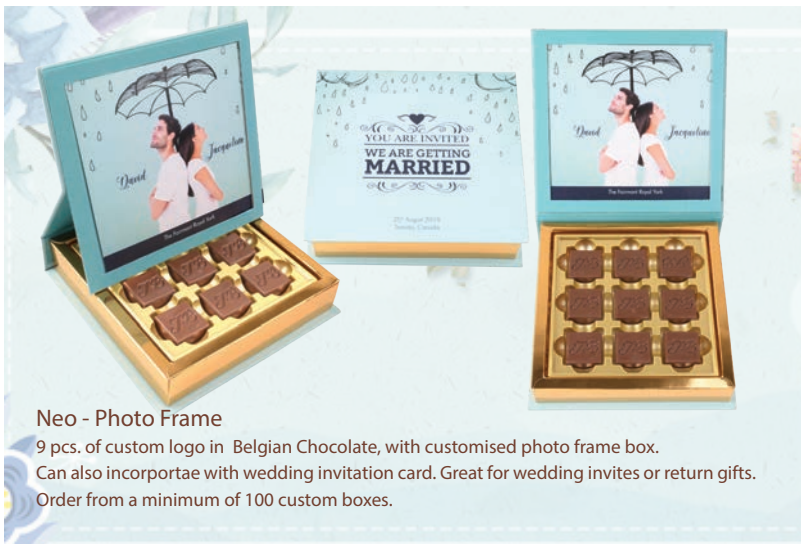

Roulette Classic

8 pcs. of custom logo & One Couple bar of your selection in Belgian Chocolate, with customised wedding invitation card. Great for wedding invites or return gifts.

Stena

Create your very own idea custom designed chocolate and packaging. Can also incorporate with wedding invitation cards and is great for wedding invites or return gifts. Great for return gifts.

Gracious IN

Traditional Indian Couple Gold Dusted & 6 pcs. of custom logo & 2 heart in Belgian Chocolate. Can also incorporate with invitation card. Great for Invite or return gifts. Order from a minimum of 50 custom boxes.

Neo - Photo Frame

9 pcs. of custom logo in Belgian Chocolate, with customised photo frame box. Can also incorporate with wedding invitation card. Great for wedding invites or return gifts. Order from a minimum of 100 custom boxes.